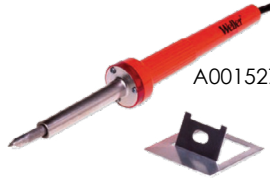

| Soldering Gun | | | | |
|---------------|-------------|------|-----|--------|
| Stock Code | System Code | Watt | Uom | Brand |
| WL0010 | A0015277 | 100W | EA | Weller |

A0015277

A0015278

A0015279

A0014096

A0015284

A0015283

A0012244

A0014097

A0015281

A0015282

| Soldering Iron | | | | |
|----------------|-------------|------|-----|---------|
| Stock Code | System Code | Watt | Uom | Brand |
| WL0030 | A0015278 | 15W | EA | Weller |
| WL0035 | A0015279 | 25W | EA | Weller |
| SN0849 | A0014096 | 30W | EA | Stanley |
| WL0040 | A0015280 | 40W | EA | Weller |
| SN0850 | A0014097 | 45W | EA | Stanley |
| RX0025 | A0012244 | 50W | EA | Oryx |
| WL0045 | A0015281 | 80W | EA | Weller |
| WL0055 | A0015282 | 120W | EA | Weller |
| WL0060 | A0015283 | 175W | EA | Weller |
| WL0065 | A0015284 | 200W | EA | Weller |