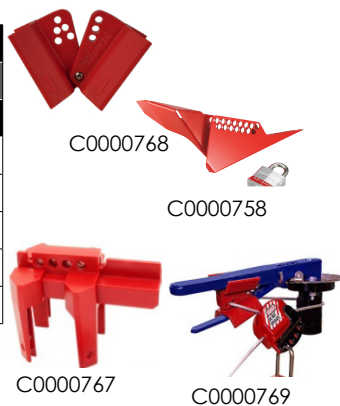

C0000734

C0000770

Safety Hasp Lockouts					
Stock Code	System Code	Description	Material	Uom	Brand
MP0640	C0000736	25 mm - 6 Hole	Aluminium	EA	Master Lock
MP0650	C0000737	38 mm - 6 Hole	Aluminium	EA	Master Lock
MP0110	C0000708	25 mm - 6 Hole	Steel	EA	Master Lock
MP0120	C0000709	38 mm - 6 Hole	Steel	EA	Master Lock
MP0690	C0000738	Dual 25 mm x 38 mm	Aluminium	EA	Master Lock
MP0860	C0000759	25 mm - 8 Hole	Stainless Steel	EA	Master Lock
MP0550	C0000726	55 mm - 5 Hole	Alum/Stainless	EA	Master Lock
MP0691	C0000739	25 mm - 12 Hole	Aluminium	EA	Master Lock
MP0692	C0000740	25 mm - 24 Hole	Aluminium	EA	Master Lock
AL0005	C0000042	38 mm - 6 Hole	Steel	EA	Master Lock
AL0010	C0000043	25 mm - 4 Hole	Steel	EA	Master Lock
AL0015	C0000044	25 mm - 8 Hole	Steel	EA	Master Lock

C0000043

C0000736

C0000726

C0000759

C0000044

C0000740

Mechanical Lockout Devices					
Ball & Butterfly Valve Lockouts					
Stock Code	System Code	Size	Material	Uom	Brand
MP0931	C0000768	43,7 mm Handle Width	Thermoplastic	EA	Master Lock
MP0932	C0000769	43,7 mm Handle Width	Thermoplastic	EA	Master Lock
MP0930	C0000767	12,7 mm to 50,8 mm	Thermoplastic	EA	Master Lock
MP0830	C0000757	6.35 mm to 25 mm	Steel	EA	Master Lock
MP0840	C0000758	31 mm to 76 mm	Steel	EA	Master Lock

C0000768

C0000758

C0000767

C0000769

Gate Valve Lockouts					
Stock Code	System Code	Size	Material	Uom	Brand
MP0560	C0000727	25 mm to 76 mm	Thermoplastic	EA	Master Lock
MP0570	C0000728	51 mm to 130 mm	Thermoplastic	EA	Master Lock
MP0580	C0000729	100 mm to 150 mm	Thermoplastic	EA	Master Lock
MP0590	C0000730	150 mm to 250 mm	Thermoplastic	EA	Master Lock
MP0600	C0000731	200 mm to 300 mm	Thermoplastic	EA	Master Lock

C0000729

Pressurized Gas Valve Lockouts					
Stock Code	System Code	Size	Material	Uom	Brand
MP0820	C0000756	Up to 76 mm	Thermoplastic	EA	Master Lock

C0000756

Adjustable Cable Lockout (Multi-purpose)					
Stock Code	System Code	Size	Material	Uom	Brand
MP0890	C0000762	4 mm x 1.8 m	Thermoplastic	EA	Master Lock