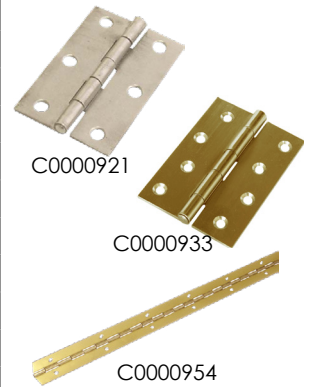

C0000915

C0000917

C0000375

Hasps & Staples Accessories						
Stock Code	System Code	Size	Material	Type	Uom	Brand
SY0070	C0000937	55 mm	Black Japan	STR	EA	Mackie
SY0071	C0000938	75 mm	Black Japan	STR	EA	Mackie
SY0072	C0000939	89 mm	Black Japan	STR	EA	Mackie
SY0074	C0000941	114 mm	Black Japan	STR	EA	Mackie
SY0075	C0000942	152 mm	Black Japan	STR	EA	Mackie
SY0090	C0000945	55 mm	Brass	STR	EA	Mackie
SY0091	C0000946	75 mm	Brass	STR	EA	Mackie
SY0092	C0000947	89 mm	Brass	STR	EA	Mackie
SY0094	C0000948	115 mm	Brass	STR	EA	Mackie
SY0095	C0000949	152 mm	Brass	STR	EA	Mackie
SY0060	C0000936	55 mm	Bright Steel	STR	EA	Mackie
SY0084	C0000943	114 mm	Galvinised	STR	EA	Mackie
SY0085	C0000944	152 mm	Galvinised	STR	EA	Mackie

C0000937

C0000945

C0000936

Heavy-Duty Hasp Accessories						
Stock Code	System Code	Size	Material	Type	Uom	Brand
AL0020	C0000048	127 mm	Steel Centre Hole	-	EA	American
AL0025	A885	197 mm	Steel Double Hinge	-	EA	American
AL0030	C0000050	159 mm	Steel Single Hinge	-	EA	American

AL0025

Hinges Accessories						
Stock Code	System Code	Size	Material	Type	Uom	Brand
SY0043	C0000933	65 mm	Brass	Butt	PR	Mackie
SY0044	C0000934	75 mm	Brass	Butt	PR	Mackie
SY0045	C0000935	100 mm	Brass	Butt	PR	Mackie
SY0021	C0000921	38 mm	Bright Steel	Butt	PR	Mackie
SY0022	C0000922	50 mm	Bright Steel	Butt	PR	Mackie
SY0024	C0000923	65 mm	Bright Steel	Butt	PR	Mackie
SY0025	C0000924	75 mm	Bright Steel	Butt	PR	Mackie
SY0026	C0000925	100 mm	Bright Steel	Butt	PR	Mackie
SY0019	A0016375	76 mm	Mild Steel	Butt	PR	Mackie
SY0035	C0000926	100 mm	Galvinised	Butt	PR	Mackie
SY0141	C0000954	-	Brass 32 mm x 1 mm x 3,5 m	Piano	EA	Mackie