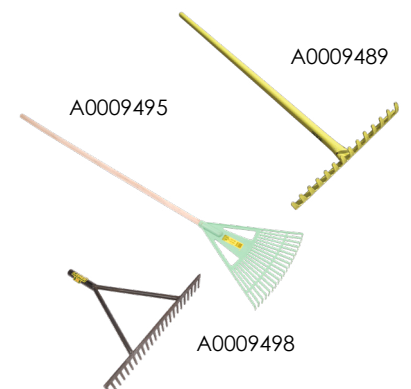

A0008438

Hoe Wooden Handles				
Stock Code	System Code	Uom	Brand	
LS0235	A0009428	EA	Lasher	

A0009428

American Eye Head Picks					
Stock Code	System Code	Weight	Type	Uom	Brand
LS0300	A0009461	3 Kg	C&D	EA	Lasher
LS0301	A0009462	3 Kg	C&D C/W	EA	Lasher
LS0302	A0009463	3 Kg	D&D	EA	Lasher

A0009461

Picks						
Stock Code	System Code	Type	Weight	Handle	Uom	Brand
LS0303	A0009464	Beater	3.8 Kg	Without	EA	Lasher
LS0304	A0009465	Beater	3.8 Kg	C/W	EA	Lasher
LS0305	A0016040	Prospecting	0.80 Kg	Without	EA	Lasher
LS0306	FG00285	Prospecting	1.1 Kg	Wooden	EA	Lasher
LS0310	A0009468	Cutter	2.25 Kg	Without	EA	Lasher
LS0312	A0009469	Mattock	2.25 Kg	Without	EA	Lasher

A0016040

A0009468

Rakes							
Stock Code	System Code	Type	Tooth	Handle	Duty	Uom	Brand
LS0398	A0009489	Garden	14T	Steel	Light	EA	Lasher
LS0399	A0009490	Garden	16T	Steel	Light	EA	Lasher
LS0404	A0009494	Garden	14T	Wooden	Light	EA	Lasher
LS0407	A0009495	Leaf Fan	16T	Wooden	Light	EA	Lasher
LS0408	A0009496	Rubber	26T	Wooden	Light	EA	Lasher
LS0400	A0009491	All Steel	14T	Steel	Heavy	EA	Lasher
LS0401	A0009492	All Steel	16T	Steel	Heavy	EA	Lasher
LS0410	A0009497	Road	24T	Wooden	Heavy	EA	Lasher
LS0412	A0009498	Road	24T	Without	Heavy	EA	Lasher

A0009489

A0009495

A0009498

Shovels						
Stock Code	System Code	Size	Model	Type	Uom	Brand
LS0426	A0009505	625 mm	MC2	Square Mouth	EA	Lasher
LS0428	A0009506	625 mm	WC2	Square Mouth	EA	Lasher
LS0430	A0009507	660 mm	MC5	Square Mouth	EA	Lasher
LS0432	A0009509	700 mm	WC5	Square Mouth	EA	Lasher
LS0436	A0009510	1200 mm	WC7	Square Mouth	EA	Lasher
LS0441	A0009513	600 mm	MB2	Round Nose	EA	Lasher
LS0442	A0009514	660 mm	WB2	Round Nose	EA	Lasher
LS0443	A0009515	480 mm	MB4	Round Nose	EA	Lasher
LS0444	A0009516	600 mm	MB4	Round Nose	EA	Lasher
LS0445	A0009517	600 mm	ASB2	Round Nose	EA	Lasher
LS0446	A0009518	600 mm	WB4	Round Nose	EA	Lasher
LS0448	A0009519	No. 2	MHWS	Pit Pan	EA	Lasher